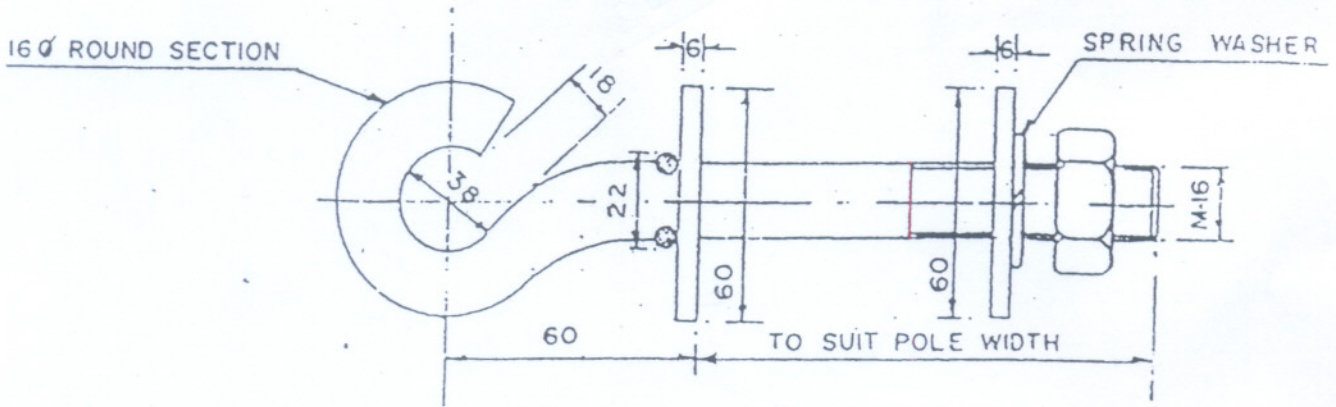

SL. NO-05

REC  
CONSTRUCTION STANDARD  
E-35

DEAD END CLAMP

EYE HOOK

(TYPE "B" FOR USE AS A POLE-THROUGH BOLT)

FIG. I DETAILS OF DEAD-END CLAMP & EYE HOOKS