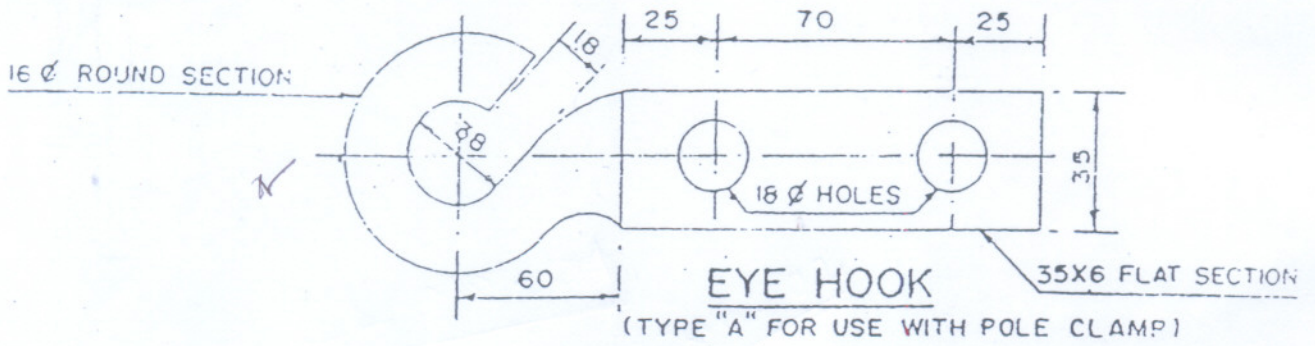

SL. NO-05

REC  
CONSTRUCTION STANDARD  
E-35

DEAD END CLAMP

EYE HOOK

(TYPE "B" FOR USE AS A POLE-THROUGH BOLT)

FIG. I DETAILS OF DEAD-END CLAMP & EYE HOOKS