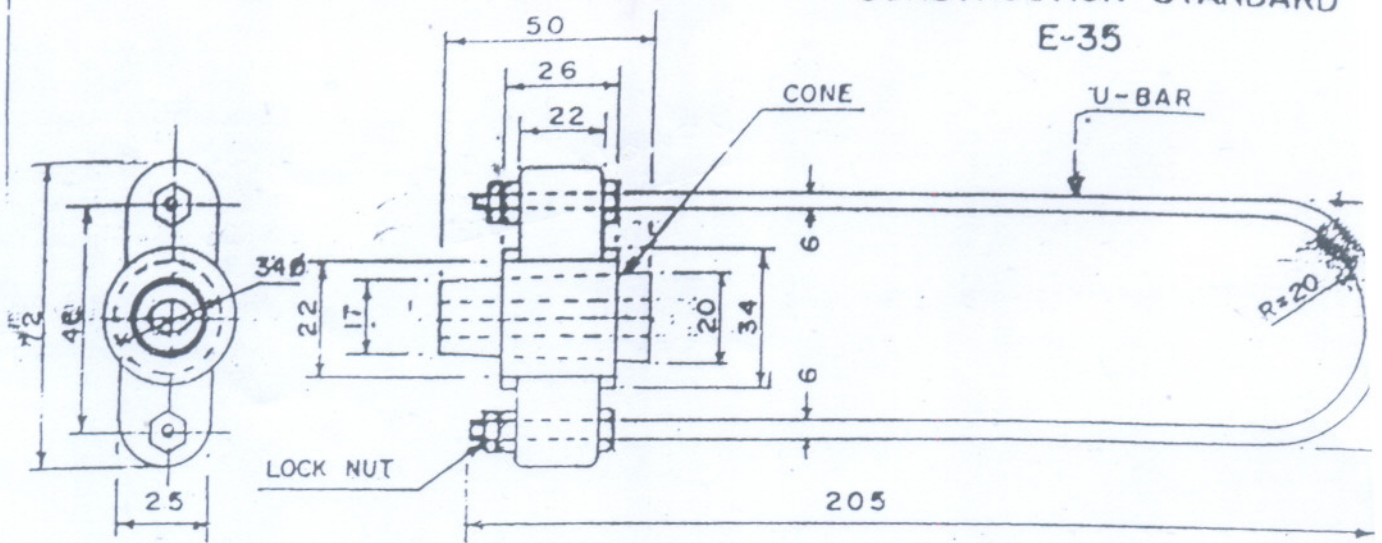

SL. NO-05

REC  
CONSTRUCTION STANDARD  
E-35

DEAD END CLAMP

EYE HOOK

(TYPE "B" FOR USE AS A POLE-THROUGH BOLT)

FIG. I DETAILS OF DEAD-END CLAMP & EYE HOOKS